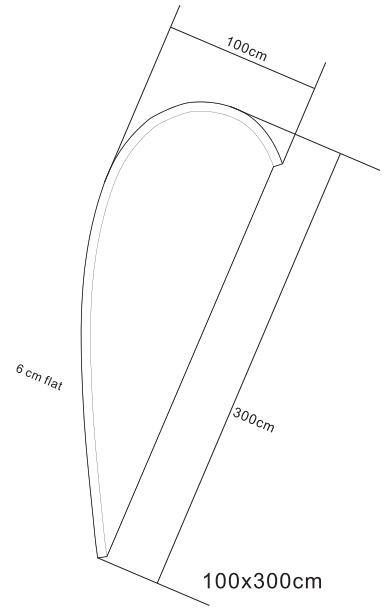

A

Small size
(assembled Pole size 3.12 m)

B

C

Middle size
(assembled Pole size 4.28 m)

Large size
(assembled Pole size 5.67 m)