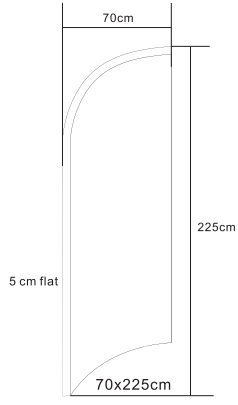

A

Small size
(assembled Pole size 3.12 m)

B

C

Middle size
(assembled Pole size 4.28 m)

Large size
(assembled Pole size 5.67 m)