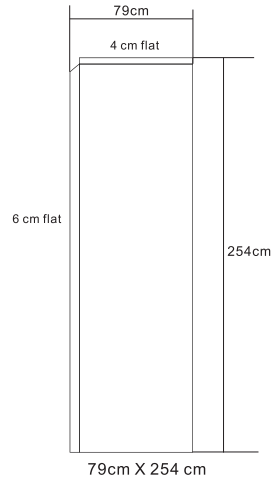

A

Small size
(assembled Pole size 3.12 m)

B

C

Middle size
(assembled Pole size 4.28 m)

Large size
(assembled Pole size 5.67 m)