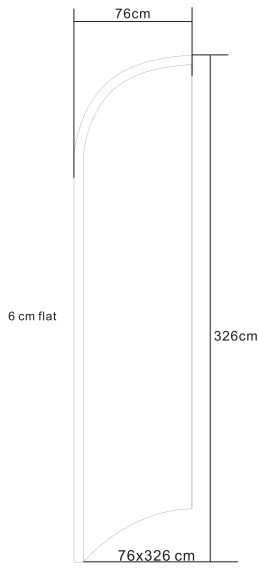

A

Small size
(assembled Pole size 3.12 m)

B

C

Middle size
(assembled Pole size 4.28 m)

Large size
(assembled Pole size 5.67 m)