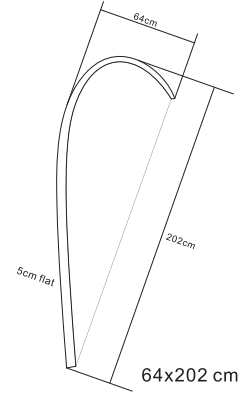

A

Small size
(assembled Pole size 3.12 m)

B

C

Middle size
(assembled Pole size 4.28 m)

Large size
(assembled Pole size 5.67 m)